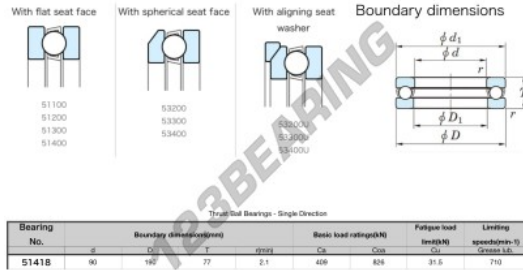

Thrust ball bearing 51418-JTEKT - 51418-JTEKT

<https://www.123bearing.eu/bearing-housing/deep-groove-bearing/thrust/51418-jtekt>

PRODUCT FEATURES

Brand	JTEKT
N° Ean13	4549250135859
Inside diameter	90 mm
Outside diameter	190 mm
Thickness	77 mm
Limiting speed	710 rpm
Dynamic load	409 kN
Static load	826 kN
Packaging	1