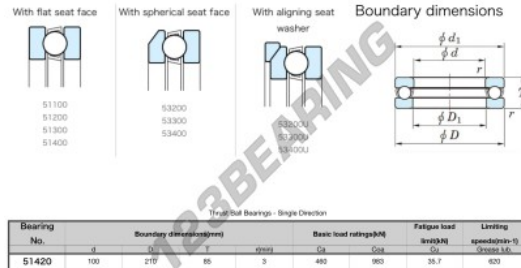

Thrust ball bearing 51420-JTEKT - 51420-JTEKT

<https://www.123bearing.eu/bearing-housing/deep-groove-bearing/thrust/51420-jtekt>

PRODUCT FEATURES

Brand	JTEKT
N° Ean13	4549250135866
Inside diameter	100 mm
Outside diameter	210 mm
Thickness	85 mm
Limiting speed	620 rpm
Dynamic load	460 kN
Static load	983 kN
Packaging	1