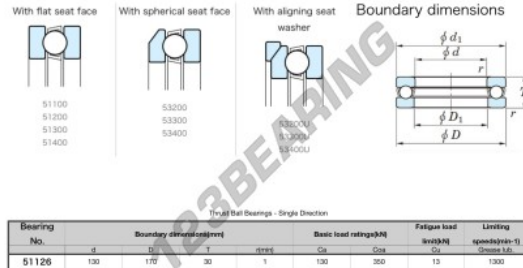

### PRODUCT FEATURES

Brand	JTEKT
N° Ean13	4549250134920
Inside diameter	130 mm
Outside diameter	170 mm
Thickness	30 mm
Limiting speed	1300 rpm
Dynamic load	130 kN
Static load	350 kN
Packaging	-

[contact@123bearing.eu](mailto:contact@123bearing.eu)