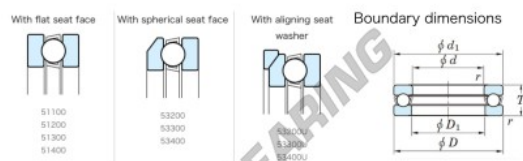

Thrust ball bearing 51128-JTEKT - 51128-JTEKT

<https://www.123bearing.eu/bearing-housing/deep-groove-bearing/thrust/51128-jtekt>

Thrust Ball Bearings - Single Direction

Bearing No.	Boundary dimensions (mm)				Basic load ratings (kN)		Fatigue load	Limiting
	d	D	T	r	C ₀	C ₀	rate (rpm) × 10 ³	speed (rpm) × 10 ³
51128	140	180	31	1	133	375	13.5	1200

PRODUCT FEATURES

Brand	JTEKT
N° Ean13	4549250134937
Inside diameter	140 mm
Outside diameter	180 mm
Thickness	31 mm
Limiting speed	1200 rpm
Dynamic load	133 kN
Static load	375 kN
Packaging	1

contact@123bearing.eu