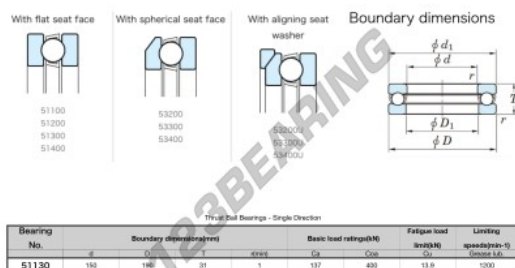

Thrust ball bearing 51130-JTEKT - 51130-JTEKT

<https://www.123bearing.eu/bearing-housing/deep-groove-bearing/thrust/51130-jtekt>

PRODUCT FEATURES

Brand	JTEKT
N° Ean13	4549250134951
Inside diameter	150 mm
Outside diameter	190 mm
Thickness	31 mm
Limiting speed	1200 rpm
Dynamic load	137 kN
Static load	400 kN
Packaging	1