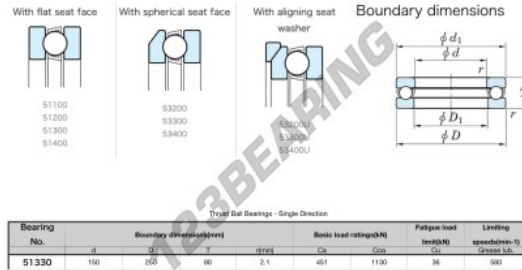

Thrust ball bearing 51330-JTEKT - 51330-JTEKT

<https://www.123bearing.eu/bearing-housing/deep-groove-bearing/thrust/51330-jtekt>

PRODUCT FEATURES

Brand	JTEKT
N° Ean13	4549250135682
Inside diameter	150 mm
Outside diameter	250 mm
Thickness	80 mm
Limiting speed	580 rpm
Dynamic load	451 kN
Static load	1130 kN
Packaging	1