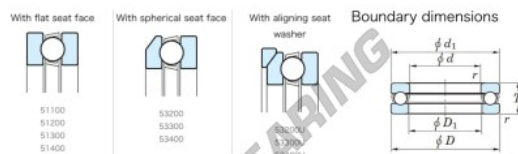

Thrust ball bearing 51434-JTEKT - 51434-JTEKT

<https://www.123bearing.eu/bearing-housing/deep-groove-bearing/thrust/51434-jtekt>

Bearing No.	Boundary dimensions (mm)				Basic load ratings (kN)		Fatigue load limiting	
	d	D	T	rmax	Ca	C0a	lim (kN) speed (min-1) General use	
51434	170	340	135	5	943	2730	77.3 360	

PRODUCT FEATURES

Brand	JTEKT
N° Ean13	3616060802859
Inside diameter	170 mm
Outside diameter	340 mm
Thickness	135 mm
Limiting speed	360 rpm
Dynamic load	943 kN
Static load	2730 kN
Packaging	1

contact@123bearing.eu