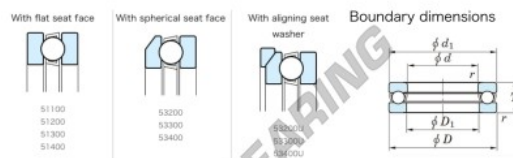

Thrust ball bearing 51156-JTEKT - 51156-JTEKT

<https://www.123bearing.eu/bearing-housing/deep-groove-bearing/thrust/51156-jtekt>

Thrust Ball Bearings - Single Direction

Bearing No.	Boundary dimensions (mm)			Series	Basic load ratings (kN)		Fatigue load limit (kN)		Limiting speed (min-1)
	d	D	T		C ₁₀	C ₀₁₀	C ₁₀	C ₀₁₀	
51156	280	350	53	1.5	411	1430	36.4	640	

PRODUCT FEATURES

Brand	JTEKT
N° Ean13	3616060803023
Inside diameter	280 mm
Inside diameter	11.024" inch
Outside diameter	350 mm
Outside diameter	13.78" inch
Thickness	53 mm
Thickness	2.087" inch
Limiting speed	640 rpm
Dynamic load	411 kN
Static load	1430 kN
Packaging	1