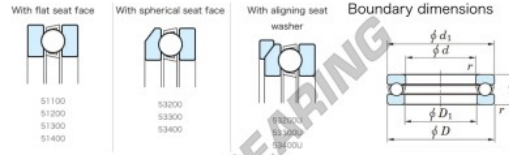

Thrust ball bearing 51268-JTEKT - 51268-JTEKT

<https://www.123bearing.eu/bearing-housing/deep-groove-bearing/thrust/51268-jtekt>

Thrust Ball Bearings - Single Direction

Bearing No.	Boundary dimensions (mm)				Basic load ratings (kN)		Fatigue load limit (kN)		Limiting speed (rpm)
	d	D	T	axial	C ₀	C	C ₁₀		
51268	340	460	96	3	730	2830	63.8	380	

PRODUCT FEATURES

Brand	JTEKT
N° Ean13	3616060803085
Inside diameter	340 mm
Outside diameter	460 mm
Thickness	96 mm
Limiting speed	380 rpm
Dynamic load	730 kN
Static load	2830 kN
Packaging	1

contact@123bearing.eu