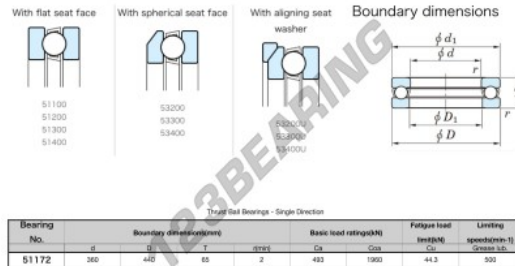

### PRODUCT FEATURES

Brand	JTEKT
N° Ean13	3616060803092
Inside diameter	360 mm
Inside diameter	14.173" inch
Outside diameter	440 mm
Outside diameter	17.323" inch
Thickness	65 mm
Thickness	2.559" inch
Limiting speed	500 rpm
Dynamic load	493 kN
Static load	1960 kN
Packaging	1