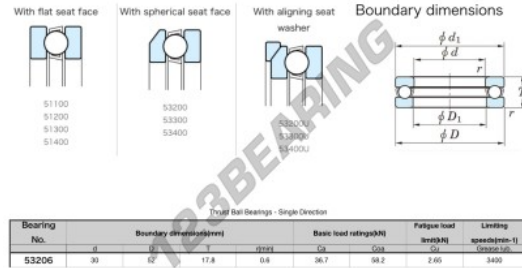

Thrust ball bearing 53206-JTEKT - 53206-JTEKT

<https://www.123bearing.eu/bearing-housing/deep-groove-bearing/thrust/53206-jtekt>

PRODUCT FEATURES

Brand	JTEKT
N° Ean13	3616060803191
Inside diameter	30 mm
Inside diameter	1.181" inch
Outside diameter	52 mm
Outside diameter	2.047" inch
Thickness	17.8 mm
Thickness	0.701" inch
Limiting speed	3400 rpm
Dynamic load	36.7 kN
Static load	58.2 kN
Packaging	1