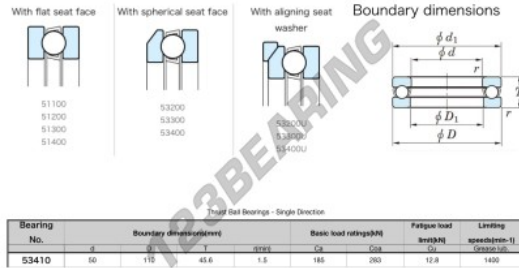

### PRODUCT FEATURES

Brand	JTEKT
N° Ean13	3616060803337
Inside diameter	50 mm
Outside diameter	110 mm
Thickness	45.6 mm
Limiting speed	1400 rpm
Dynamic load	185 kN
Static load	283 kN
Packaging	1

[contact@123bearing.eu](mailto:contact@123bearing.eu)