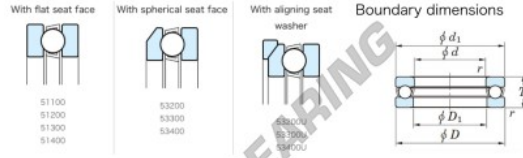

Thrust ball bearing 53311-JTEKT - 53311-JTEKT

<https://www.123bearing.eu/bearing-housing/deep-groove-bearing/thrust/53311-jtekt>

Thrust Ball Bearings - Single Direction

Bearing No.	Boundary dimensions (mm)				Basic load ratings (kN)		Fatigue load	Limiting
	d	D	T	DF	C ₀	C	limit (kN)	speed (min-1) (max. rpm)
53311	55	105	39.3	1.1	149	246	11.1	1600

PRODUCT FEATURES

Brand	JTEKT
N° Ean13	3616060803351
Inside diameter	55 mm
Outside diameter	105 mm
Thickness	39.3 mm
Limiting speed	1600 rpm
Dynamic load	149 kN
Static load	246 kN
Packaging	1

contact@123bearing.eu