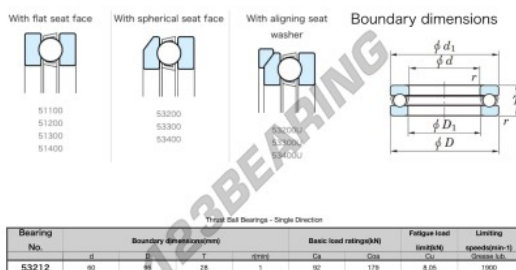

Thrust ball bearing 53212-JTEKT - 53212-JTEKT

<https://www.123bearing.eu/bearing-housing/deep-groove-bearing/thrust/53212-jtekt>

PRODUCT FEATURES

Brand	JTEKT
N° Ean13	3616060803375
Inside diameter	60 mm
Outside diameter	95 mm
Thickness	28 mm
Limiting speed	1900 rpm
Dynamic load	92 kN
Static load	179 kN
Packaging	1