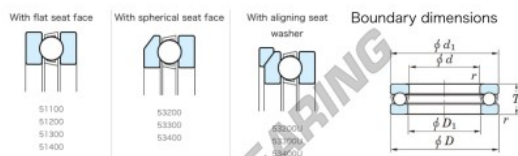

Thrust ball bearing 53230-JTEKT - 53230-JTEKT

<https://www.123bearing.eu/bearing-housing/deep-groove-bearing/thrust/53230-jtekt>

Thrust Ball Bearings - Single Direction

Bearing No.	Boundary dimensions (mm)				Basic load ratings (kN)		Fatigue load limit (kN)	Limiting speed (rev-1)
	d	D	T	rmax	C ₀	C ₀₀	C ₀	
53230	150	215	53.3	1.5	266	652	21.8	840

PRODUCT FEATURES

Brand	JTEKT
N° Ean13	3616060803498
Inside diameter	150 mm
Outside diameter	215 mm
Thickness	53.3 mm
Limiting speed	840 rpm
Dynamic load	266 kN
Static load	652 kN
Packaging	1

contact@123bearing.eu