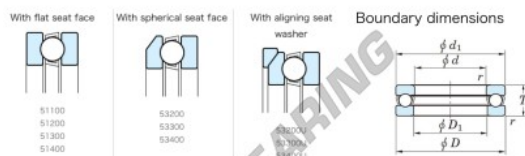

## Thrust ball bearing 53236-JTEKT - 53236-JTEKT

<https://www.123bearing.eu/bearing-housing/deep-groove-bearing/thrust/53236-jtekt>

Thrust Ball Bearings - Single Direction

Bearing No.	Boundary dimensions (mm)				Basic load ratings (kN)		Fatigue load	Limiting
	d	D	T	rmax	Ca	C0a	lim (kN)	speed (rpm)
53236	180	250	58.2	1.5	332	874	26.9	710

## PRODUCT FEATURES

Brand	JTEKT
N° Ean13	3616060803559
Inside diameter	180 mm
Inside diameter	7.087" inch
Outside diameter	250 mm
Outside diameter	9.843" inch
Thickness	58.2 mm
Thickness	2.291" inch
Limiting speed	710 rpm
Dynamic load	332 kN
Static load	874 kN
Packaging	1