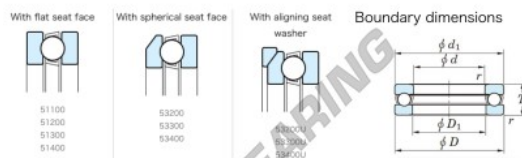

## Thrust ball bearing 53244-JTEKT - 53244-JTEKT

<https://www.123bearing.eu/bearing-housing/deep-groove-bearing/thrust/53244-jtekt>

Thrust Ball Bearings - Single Direction

Bearing No.	Boundary dimensions (mm)				Basic load ratings (kN)		Fatigue load limit (kN)	Limiting speed (rpm)
	d	D	t	r	C <sub>0</sub>	C	lim	
53244	220	300	65.6	2	428	1310	36.6	580

## PRODUCT FEATURES

Brand	JTEKT
N° Ean13	3616060803610
Inside diameter	220 mm
Outside diameter	300 mm
Thickness	65.6 mm
Limiting speed	580 rpm
Dynamic load	428 kN
Static load	1310 kN
Packaging	1

[contact@123bearing.eu](mailto:contact@123bearing.eu)