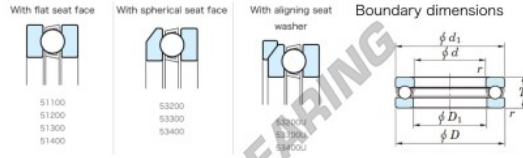

## Thrust ball bearing 53200U-JTEKT - 53200U-JTEKT

<https://www.123bearing.eu/bearing-housing/deep-groove-bearing/thrust/53200u-jtekt>

Thrust Ball Bearings - Single Direction

Bearing No.	Boundary dimensions (mm)				Basic load ratings (kN)		Fatigue load limit (kN)	Limiting speed (min-1)
	d	D	T	d <sub>1</sub>	C <sub>0</sub>	C		
53200U	10	26	13	0.6	15.8	17.1	0.77	5700

## PRODUCT FEATURES

Brand	JTEKT
N° Ean13	3616060803689
Inside diameter	10 mm
Outside diameter	26 mm
Thickness	13 mm
Limiting speed	5700 rpm
Dynamic load	15.8 kN
Static load	17.1 kN
Packaging	1

[contact@123bearing.eu](mailto:contact@123bearing.eu)