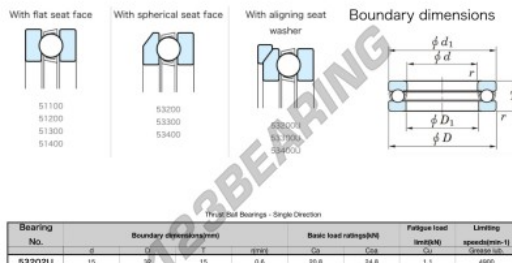

### PRODUCT FEATURES

Brand	JTEKT
N° Ean13	3616060803702
Inside diameter	15 mm
Inside diameter	0.591" inch
Outside diameter	32 mm
Outside diameter	1.26" inch
Thickness	15 mm
Thickness	0.591" inch
Limiting speed	4900 rpm
Dynamic load	20.8 kN
Static load	24.8 kN
Packaging	1