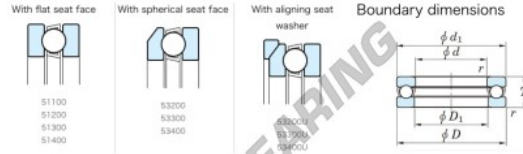

Thrust ball bearing 53405U-JTEKT - 53405U-JTEKT

<https://www.123bearing.eu/bearing-housing/deep-groove-bearing/thrust/53405u-jtekt>

Thrust Ball Bearings - Single Direction

Bearing No.	Boundary dimensions (mm)				Basic load ratings (kN)		Fatigue load limit (kN)	Limiting speed (rpm) - 10
	d	D	T	mm	C ₀	C	C ₁₀	Speed (rpm)
53405U	25	60	29	1	69.5	89.4	4.05	2600

PRODUCT FEATURES

Brand	JTEKT
N° Ean13	3616060803757
Inside diameter	25 mm
Outside diameter	60 mm
Thickness	29 mm
Limiting speed	2600 rpm
Dynamic load	69.5 kN
Static load	89.4 kN
Packaging	1

contact@123bearing.eu