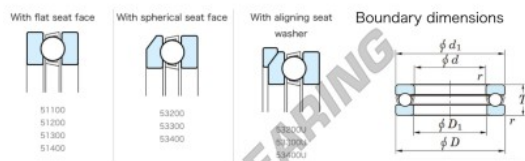

Thrust ball bearing 53406U-JTEKT - 53406U-JTEKT

<https://www.123bearing.eu/bearing-housing/deep-groove-bearing/thrust/53406u-jtekt>

Thrust Ball Bearings - Single Direction

Bearing No.	Boundary dimensions (mm)				Basic load ratings (kN)			Fatigue load limiting speed (rpm)	
	d	D	T	W	C ₀	C	C ₁₀	C ₉₀	C ₅₀
53406U	30	70	33	1	91	126	2200	3.7	2000

PRODUCT FEATURES

Brand	JTEKT
N° Ean13	3616060803788
Inside diameter	30 mm
Outside diameter	70 mm
Thickness	33 mm
Limiting speed	2200 rpm
Dynamic load	91 kN
Static load	126 kN
Packaging	1

contact@123bearing.eu