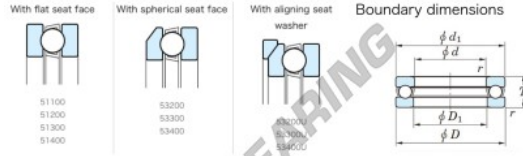

Thrust ball bearing 53307U-JTEKT - 53307U-JTEKT

<https://www.123bearing.eu/bearing-housing/deep-groove-bearing/thrust/53307u-jtekt>

Thrust Ball Bearings - Single Direction

Bearing No.	Boundary dimensions (mm)				Basic load ratings (kN)		Fatigue load limit (kN)	Limiting speed (rpm)
	d	D	t	DF	C ₀	C	lim	
53307U	35	68	28	1	69.3	103	4.75	2400

PRODUCT FEATURES

Brand	JTEKT
N° Ean13	3616060803801
Inside diameter	35 mm
Outside diameter	68 mm
Thickness	28 mm
Limiting speed	2400 rpm
Dynamic load	69.3 kN
Static load	105 kN
Packaging	1

contact@123bearing.eu