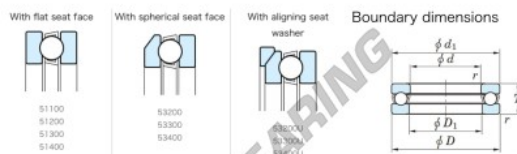

Thrust ball bearing 53308U-JTEKT - 53308U-JTEKT

<https://www.123bearing.eu/bearing-housing/deep-groove-bearing/thrust/53308u-jtekt>

Bearing No.	Boundary dimensions (mm)			Basic load ratings (kN)	Fatigue load limit (kN)	Limiting speed (rpm)
	d	D	T			
53308U	40	78	31	86.6	135	2100

PRODUCT FEATURES

Brand	JTEKT
N° Ean13	3616060803832
Inside diameter	40 mm
Outside diameter	78 mm
Thickness	31 mm
Limiting speed	2100 rpm
Dynamic load	86.6 kN
Static load	135 kN
Packaging	1

contact@123bearing.eu