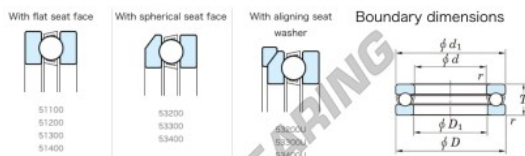

Thrust ball bearing 53309U-JTEKT - 53309U-JTEKT

<https://www.123bearing.eu/bearing-housing/deep-groove-bearing/thrust/53309u-jtekt>

Thrust Ball Bearings - Single Direction

Bearing No.	Boundary dimensions [mm]				Basic load ratings [kN]		Fatigue load limit [kN]	Limiting speed [rpm]
	d	d1	T	d1/d	C0	C0k		
53309U	45	85	33	1	100	163	7.4	1900

PRODUCT FEATURES

Brand	JTEKT
N° Ean13	3616060803863
Inside diameter	45 mm
Outside diameter	85 mm
Thickness	33 mm
Limiting speed	1900 rpm
Dynamic load	100 kN
Static load	163 kN
Packaging	1

contact@123bearing.eu