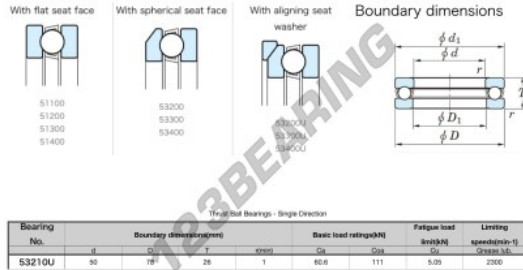

Thrust ball bearing 53210U-JTEKT - 53210U-JTEKT

<https://www.123bearing.eu/bearing-housing/deep-groove-bearing/thrust/53210u-jtekt>

PRODUCT FEATURES

Brand	JTEKT
N° Ean13	3616060803887
Inside diameter	50 mm
Outside diameter	78 mm
Thickness	26 mm
Limiting speed	2300 rpm
Dynamic load	60.6 kN
Static load	111 kN
Packaging	1