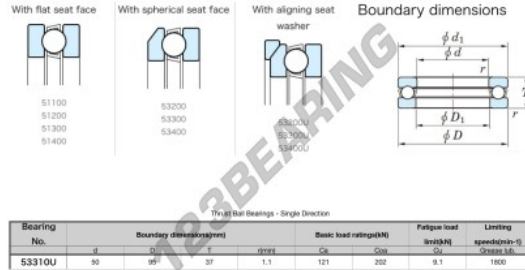

Thrust ball bearing 53310U-JTEKT - 53310U-JTEKT

<https://www.123bearing.eu/bearing-housing/deep-groove-bearing/thrust/53310u-jtekt>

PRODUCT FEATURES

Brand	JTEKT
N° Ean13	3616060803894
Inside diameter	50 mm
Outside diameter	95 mm
Thickness	37 mm
Limiting speed	1800 rpm
Dynamic load	121 kN
Static load	202 kN
Packaging	1