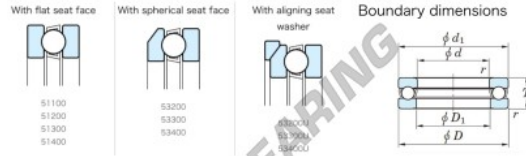

Thrust ball bearing 53211U-JTEKT - 53211U-JTEKT

<https://www.123bearing.eu/bearing-housing/deep-groove-bearing/thrust/53211u-jtekt>

Thrust Ball Bearings - Single Direction

Bearing No.	Boundary dimensions (mm)				Basic load ratings (kN)		Fatigue load	Limiting speed
	d	D	T	mm	C ₀	C	(kN) (rpm)	
53211U	55	90	30	1	86.7	159	7.2	2100

PRODUCT FEATURES

Brand	JTEKT
N° Ean13	4549250138034
Inside diameter	55 mm
Outside diameter	90 mm
Thickness	30 mm
Limiting speed	2100 rpm
Dynamic load	86.7 kN
Static load	159 kN
Packaging	1

contact@123bearing.eu