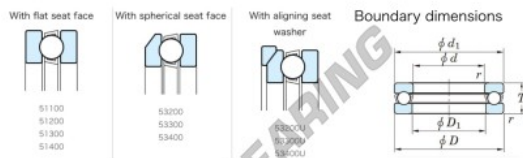

Thrust ball bearing 53412U-JTEKT - 53412U-JTEKT

<https://www.123bearing.eu/bearing-housing/deep-groove-bearing/thrust/53412u-jtekt>

Thrust Ball Bearings - Single Direction

Bearing No.	Boundary dimensions (mm)				Static load ratings (kN)		Fatigue load limit (kN)	Limiting speed (rpm)
	d	D	T	r	C ₀	C _{0r}	C _{0r}	Grade 6
53412U	60	130	58	1.5	267	437	19.7	1100

PRODUCT FEATURES

Brand	JTEKT
N° Ean13	3616060803962
Inside diameter	60 mm
Outside diameter	130 mm
Thickness	58 mm
Limiting speed	1100 rpm
Dynamic load	267 kN
Static load	437 kN
Packaging	1

contact@123bearing.eu