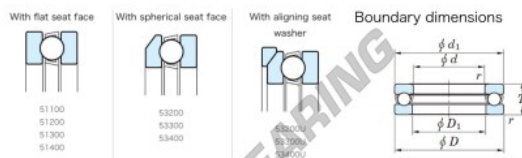

Thrust ball bearing 53413U-JTEKT - 53413U-JTEKT

<https://www.123bearing.eu/bearing-housing/deep-groove-bearing/thrust/53413u-jtekt>

Thrust Ball Bearings - Single Direction

Bearing No.	Boundary dimensions (mm)				Basic load ratings (kN)		Fatigue load limit (kN)	Limiting speed (min-1)
	d	D	T	Thrust	C ₀	C _{0r}	C _{0r}	
53413U	65	140	65	2	290	493	22	1000

PRODUCT FEATURES

Brand	JTEKT
N° Ean13	3616060803993
Inside diameter	65 mm
Outside diameter	140 mm
Thickness	65 mm
Limiting speed	1000 rpm
Dynamic load	290 kN
Static load	493 kN
Packaging	1

contact@123bearing.eu