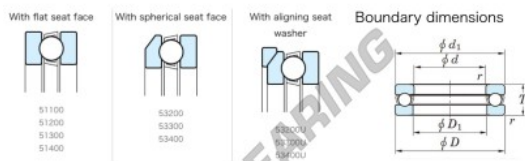

Thrust ball bearing 53315U-JTEKT - 53315U-JTEKT

<https://www.123bearing.eu/bearing-housing/deep-groove-bearing/thrust/53315u-jtekt>

Thrust Ball Bearings - Single Direction

Bearing No.	Boundary dimensions (mm)				Basic load ratings (kN)		Fatigue load	Limiting
	d	D	T	r	C ₀	C	rate (min-1)	speed (min-1)
53315U	75	135	52	1.5	192	339	15	1200

PRODUCT FEATURES

Brand	JTEKT
N° Ean13	3616060804044
Inside diameter	75 mm
Outside diameter	135 mm
Thickness	52 mm
Limiting speed	1200 rpm
Dynamic load	192 kN
Static load	339 kN
Packaging	1

contact@123bearing.eu