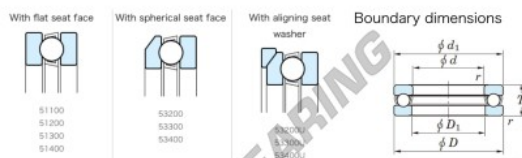

## Thrust ball bearing 53415U-JTEKT - 53415U-JTEKT

<https://www.123bearing.eu/bearing-housing/deep-groove-bearing/thrust/53415u-jtekt>

Thrust Ball Bearings - Single Direction

Bearing No.	Boundary dimensions (mm)				Basic load ratings (kN)		Fatigue load limit (kN)	Limiting speed (min./l) (rpm)
	d	D	t	r	C <sub>0</sub>	C		
53415U	75	160	75	2	315	560	23.3	880

### PRODUCT FEATURES

Brand	JTEKT
N° Ean13	3616060804051
Inside diameter	75 mm
Outside diameter	160 mm
Thickness	75 mm
Limiting speed	880 rpm
Dynamic load	315 kN
Static load	560 kN
Packaging	1

[contact@123bearing.eu](mailto:contact@123bearing.eu)