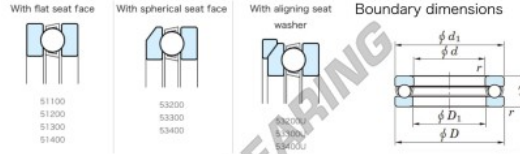

Thrust ball bearing 53415U-JTEKT - 53415U-JTEKT

<https://www.123bearing.eu/bearing-housing/deep-groove-bearing/thrust/53415u-jtekt>

Thrust Ball Bearings - Single Direction

| Bearing No. | Boundary dimensions (mm) | | | | Basic load ratings (kN) | | Fatigue load limit (kN) | Limiting speed (min-1) (rpm) |
|-------------|--------------------------|-----|----|---|-------------------------|-----|-------------------------|------------------------------|
| | d | D | T | W | C ₀ | C | | |
| 53415U | 75 | 160 | 75 | 2 | 315 | 560 | 23.3 | 880 |

PRODUCT FEATURES

| | |
|------------------|---------------|
| Brand | JTEKT |
| N° Ean13 | 3616060804051 |
| Inside diameter | 75 mm |
| Outside diameter | 160 mm |
| Thickness | 75 mm |
| Limiting speed | 880 rpm |
| Dynamic load | 315 kN |
| Static load | 560 kN |
| Packaging | 1 |