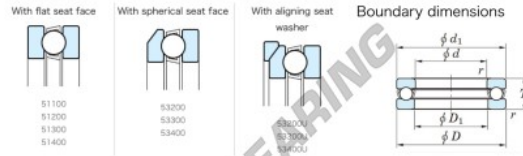

## Thrust ball bearing 53316U-JTEKT - 53316U-JTEKT

<https://www.123bearing.eu/bearing-housing/deep-groove-bearing/thrust/53316u-jtekt>

Thrust Ball Bearings - Single Direction

Bearing No.	Boundary dimensions (mm)				Basic load ratings (kN)	Fatigue load limit (kN)	Limiting speed (min <sup>-1</sup> )
	d	D	T	Other			
53316U	80	140	52	1.5	200	368	15.8

## PRODUCT FEATURES

Brand	JTEKT
N° Ean13	3616060804075
Inside diameter	80 mm
Outside diameter	140 mm
Thickness	52 mm
Limiting speed	1200 rpm
Dynamic load	200 kN
Static load	368 kN
Packaging	1

[contact@123bearing.eu](mailto:contact@123bearing.eu)