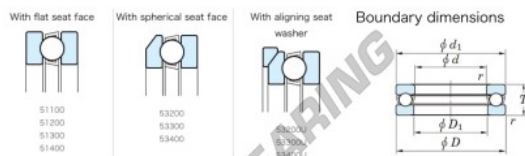

## Thrust ball bearing 53218U-JTEKT - 53218U-JTEKT

<https://www.123bearing.eu/bearing-housing/deep-groove-bearing/thrust/53218u-jtekt>

Thrust Ball Bearings - Single Direction

Bearing No.	Boundary dimensions (mm)				Basic load ratings (kN)		Fatigue load limit (kN) C <sub>10</sub>	Limiting speed (min-1) C <sub>10</sub>
	d	D	T	αmax	C <sub>0</sub>	C <sub>0R</sub>		
53218U	90	135	42	1.1	146	326	13.9	1400

### PRODUCT FEATURES

Brand	JTEKT
N° Ean13	3616060804129
Inside diameter	90 mm
Outside diameter	135 mm
Thickness	42 mm
Limiting speed	1400 rpm
Dynamic load	146 kN
Static load	326 kN
Packaging	1

[contact@123bearing.eu](mailto:contact@123bearing.eu)