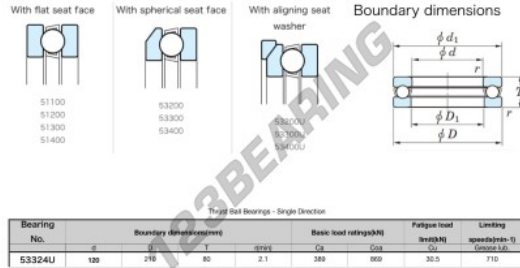

Thrust ball bearing 53324U-JTEKT - 53324U-JTEKT

<https://www.123bearing.eu/bearing-housing/deep-groove-bearing/thrust/53324u-jtekt>

PRODUCT FEATURES

Brand	JTEKT
N° Ean13	3616060804211
Inside diameter	120 mm
Outside diameter	210 mm
Thickness	80 mm
Limiting speed	710 rpm
Dynamic load	389 kN
Static load	869 kN
Packaging	1