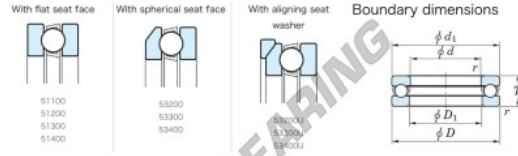

Thrust ball bearing 53328U-JTEKT - 53328U-JTEKT

<https://www.123bearing.eu/bearing-housing/deep-groove-bearing/thrust/53328u-jtekt>

Thrust Ball Bearings - Single Direction

Bearing No.	Boundary dimensions (mm)				Basic load ratings (kN)		Fatigue load limit (kN)	Limiting speed (rpm)
	d	D	Y	Y1	C ₀	C		
53328U	140	240	92	2.1	458	1130	35.9	620

PRODUCT FEATURES

Brand	JTEKT
N° Ean13	3616060804594
Inside diameter	140 mm
Outside diameter	240 mm
Thickness	92 mm
Limiting speed	620 rpm
Dynamic load	458 kN
Static load	1130 kN
Packaging	1

contact@123bearing.eu