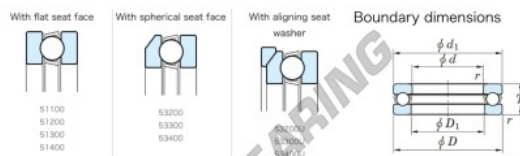

Thrust ball bearing 53234U-JTEKT - 53234U-JTEKT

<https://www.123bearing.eu/bearing-housing/deep-groove-bearing/thrust/53234u-jtekt>

Thrust Ball Bearings - Single Direction

Bearing No.	Boundary dimensions (mm)				Basic load ratings (kN)		Fatigue load limit (kN)	Limiting speed (min-1) Grease lub.
	d	D	T	r	C ₀	C _{0R}		
53234U	170	240	65	1.5	326	834	26.3	750

PRODUCT FEATURES

Brand	JTEKT
N° Ean13	3616060804648
Inside diameter	170 mm
Outside diameter	240 mm
Thickness	65 mm
Limiting speed	750 rpm
Dynamic load	326 kN
Static load	834 kN
Packaging	1

contact@123bearing.eu