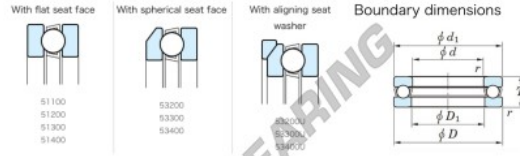

Thrust ball bearing 53340U-JTEKT - 53340U-JTEKT

<https://www.123bearing.eu/bearing-housing/deep-groove-bearing/thrust/53340u-jtekt>

Bearing No.	Boundary dimensions (mm)				Basic load rating (kN)		Fatigue load limit (kN)	Limiting speed (rpm)
	d	D	T	IT10	C0	C01		
53340U	200	340	130	4	745	2220	61.1	420

PRODUCT FEATURES

Brand	JTEKT
N° Ean13	3616060804716
Inside diameter	200 mm
Outside diameter	340 mm
Thickness	130 mm
Limiting speed	420 rpm
Dynamic load	745 kN
Static load	2220 kN
Packaging	1

contact@123bearing.eu