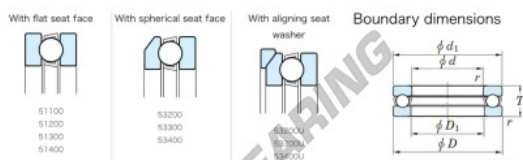

Thrust ball bearing 53248U-JTEKT - 53248U-JTEKT

<https://www.123bearing.eu/bearing-housing/deep-groove-bearing/thrust/53248u-jtekt>

Thrust Ball Bearings - Single Direction

Bearing No.	Boundary dimensions (mm)				Basic load ratings (kN)		Fatigue load limit (kN)	Limiting speed (rpm) - 1) Grease lub.
	d	D	T	r	C ₀	C ₁₀		
53248U	240	340	92	2.1	553	1800	47.5	520

PRODUCT FEATURES

Brand	JTEKT
N° Ean13	3616060804730
Inside diameter	240 mm
Outside diameter	340 mm
Thickness	92 mm
Limiting speed	520 rpm
Dynamic load	553 kN
Static load	1800 kN
Packaging	1

contact@123bearing.eu