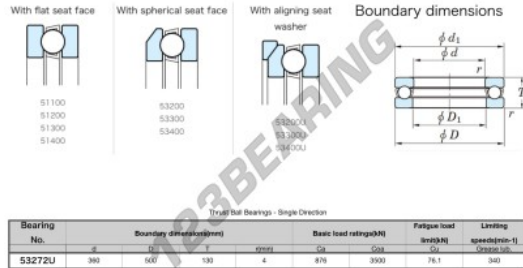

## PRODUCT FEATURES

Brand	JTEKT
N° Ean13	3616060804785
Inside diameter	360 mm
Outside diameter	500 mm
Thickness	130 mm
Limiting speed	340 rpm
Dynamic load	876 kN
Static load	3500 kN
Packaging	1

[contact@123bearing.eu](mailto:contact@123bearing.eu)