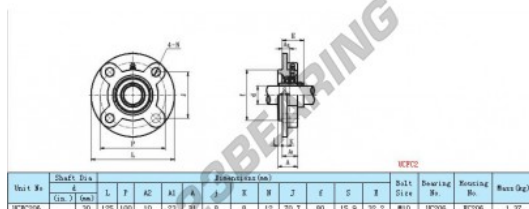

Housed bearing 4 bolts UCFC206-INOX - SUCFC206

<https://www.123bearing.eu/bearing-housing/housed-bearing/cast-iron-housed-bearing-4/sucfc206>

PRODUCT FEATURES

Brand	GEN
Shaft diameter	30 mm
No. of fasteners	4
Tightening	set screw
Mounting center distance	70.7 mm
Material	STAINLESS STEEL
Weight	1294 g
Dynamic load	18600 kN
Static load	10800 kN
Packaging	1