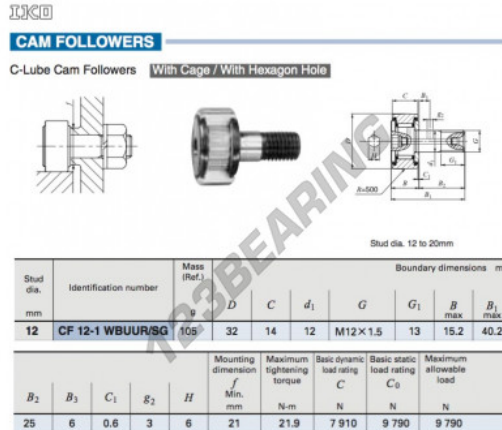

Cam follower CF12-1-WBUUR-SG-IKO - CF12-1-WB-UU-R-SG-IKO

<https://www.123bearing.eu/bearing-housing/deep-groove-bearing/cam-follower/cf12-1-wb-uu-r-sg-iko>

PRODUCT FEATURES

Brand	IKO
N° Ean13	3663952443317
Inside diameter	12 mm
Outside diameter	32 mm
Thickness	14 mm
Weight	105 g
Packaging	-