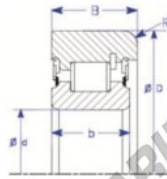

## Mast guide bearing MG209-DD-R-ENDURO - MG209-DD-R-ENDURO

<https://www.123bearing.eu/bearing-housing/deep-groove-bearing/mast-guide/mg209-dd-r-enduro>

**A**  
One Piece IR,  
Snap Ring

Style IV Roller Bearing

Part Number	Style	Inner Diameter, d	Outer Diameter, D	Inner Ring Width, b	Outer Ring Width, B	Radius, R	Dynamic Capacity	Static Capacity
MG 209 DD-R	IV-a Roller type : snap ring	45.000 mm	101.32 mm	19 mm	28.350 mm	8.000 mm	75,300 kN	89,200 kN

## PRODUCT FEATURES

Brand	ENDURO
N° Ean13	3616060581518
Inside diameter	45 mm
Outside diameter	101.32 mm
Thickness	28.35 mm
Weight	1133 g
Dynamic load	75.3 kN
Static load	89.2 kN
Packaging	1
Standard	No standard