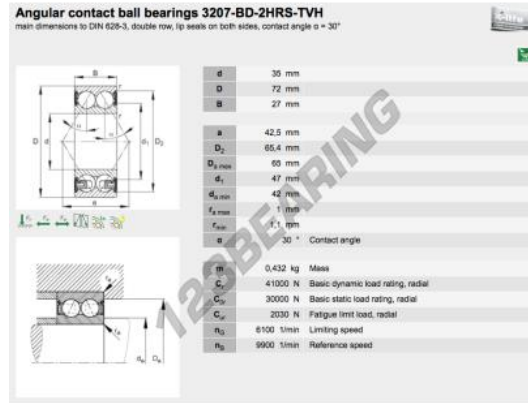

## Deep groove ball bearing single row 3207-BD-XL-2HRS-TVH-FAG - 3207-BD-XL-2HRS-TVH-FAG

<https://www.123bearing.eu/bearing-housing/deep-groove-bearing/single-row/3207-bd-xl-2hrs-tvh-fag>

### PRODUCT FEATURES

|                  |               |
|------------------|---------------|
| Brand            | FAG           |
| N° Ean13         | 4012802477535 |
| Inside diameter  | 35 mm         |
| Outside diameter | 72 mm         |
| Thickness        | 27 mm         |
| Weight           | 451 g         |
| Packaging        | 1             |