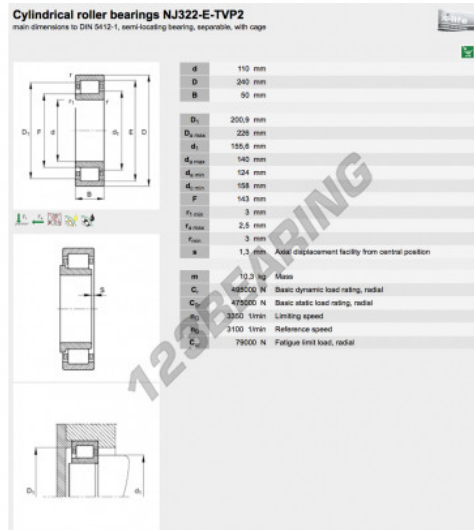

## Roller bearing NJ322-E-TVP2-FAG - NJ322-E-XL-TVP2-FAG

<https://www.123bearing.eu/bearing-housing/roller-bearing/roller/nj322-e-xl-tvp2-fag>

### PRODUCT FEATURES

|                  |               |
|------------------|---------------|
| Brand            | FAG           |
| N° Ean13         | 4012801229579 |
| Inside diameter  | 110 mm        |
| Outside diameter | 240 mm        |
| Thickness        | 50 mm         |
| Limiting speed   | 3850 rpm      |
| Weight           | 10500 g       |
| Dynamic load     | 495 kN        |
| Static load      | 475 kN        |
| Packaging        | 1             |
| Standard         | No standard   |