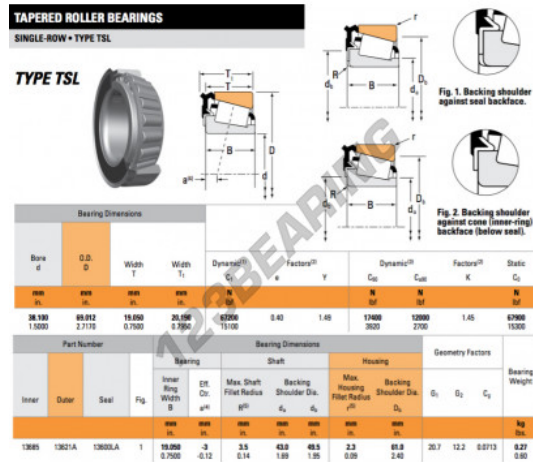

# Tapered roller bearing

## 13685-13621A-13600LA-TIMKEN - 13600LA-13685-13621A-TIMKEN

<https://www.123bearing.eu/bearing-housing/roller-bearing/tapered/13600la-13685-13621a-timken>

### PRODUCT FEATURES

Brand	TIMKEN
N° Ean13	3663952355542
Inside diameter	38.1 mm
Outside diameter	69.012 mm
Thickness	20.19 mm
Packaging	1

[contact@123bearing.eu](mailto:contact@123bearing.eu)

+33 359 36 04 90