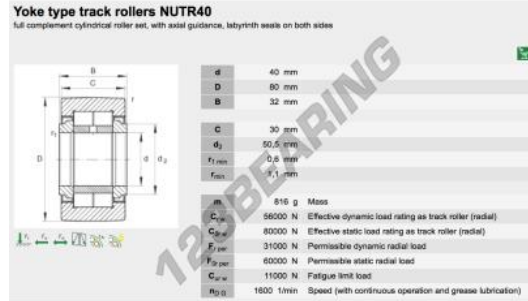

Yoke type track roller NUTR40-A-INA - NUTR40-A-INA

<https://www.123bearing.eu/bearing-housing/roller-bearing/yoke-track-roller/nutr40-a-ina>

PRODUCT FEATURES

Brand	INA
N° Ean13	4012802646078
Inside diameter	40 mm
Outside diameter	80 mm
Thickness	32 mm
Weight	838 g
Dynamic load	57 kN
Static load	80 kN
Packaging	-
Standard	-