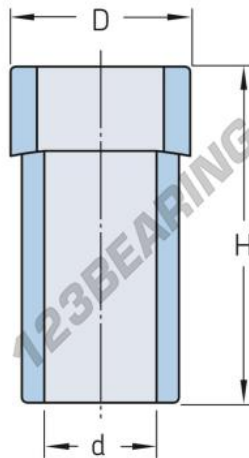

Mounting - dismounting SMSW30-ASTR-SKF - SMSW30-ASTR-SKF

<https://www.123bearing.eu/accessories/tools/mounting-dismounting/smsw30-astr-skf>

PRODUCT FEATURES

Brand	SKF
N° Ean13	7316576074622
Weight	600 g
Packaging	-