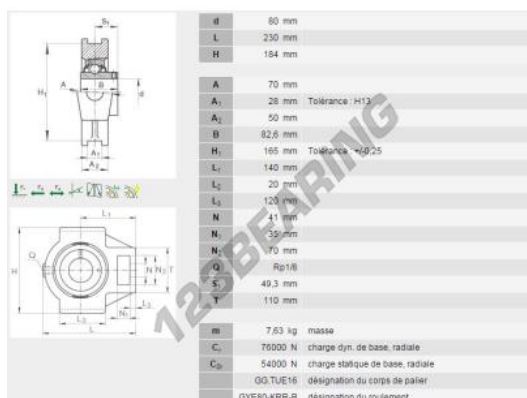

## Housed bearing 1 bolt RTUEY80-XL-INA - RTUEY80-XL-INA

<https://www.123bearing.eu/bearing-housing/housed-bearing/cast-iron-housed-bearing-1/r RUEY80-xl-ina>

### PRODUCT FEATURES

Brand	INA
N° Ean13	4064327886033
Shaft diameter	80 mm
No. of fasteners	1
Tightening	Set screw
Mounting center distance	41 mm
Material	cast iron
Weight	7460 g
Packaging	-
Standard	No standard