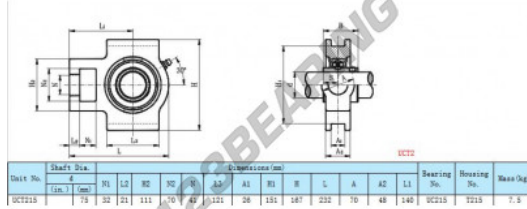

## Housed bearing 1 bolt UCT215 - UCT215

<https://www.123bearing.eu/bearing-housing/housed-bearing/cast-iron-housed-bearing-1/uct215>

### PRODUCT FEATURES

Brand	GEN
Shaft diameter	75 mm
No. of fasteners	1
Tightening	Set screw
Material	cast iron
Dynamic load	63000 kN
Static load	47000 kN
Packaging	1

[contact@123bearing.eu](mailto:contact@123bearing.eu)