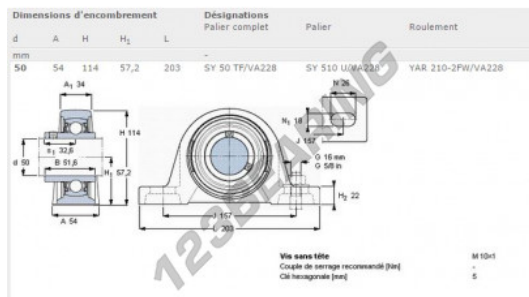

Housed bearing 2 bolts SY50-TF-VA-228-SKF - SY50-TF-VA-228-SKF

<https://www.123bearing.eu/bearing-housing/housed-bearing/cast-iron-housed-bearing-2/sy50-tf-va-228-skf>

PRODUCT FEATURES

Brand	SKF
N° Ean13	7316571382395
Shaft diameter	50 mm
No. of fasteners	2
Tightening	-
Mounting center distance	157 mm
Material	-
Weight	2650 g
Packaging	-